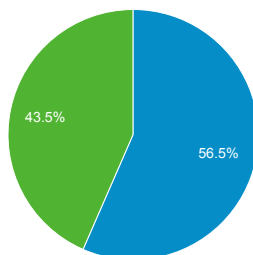

60,672
% of Total: 100.00% (60,672)

Unique Visitors

23,246
% of Total: 100.00% (23,246)

Avg. Pages / Visit

2.30
Avg for View: 2.30 (0.00%)

Avg. Visit Duration

00:03:35
Avg for View: 00:03:35 (0.00%)

Avg. Time on Page

2110:07:41
% of Total: 100.00% (2110:07:41)

Bounce Rate

59.10%
Avg for View: 59.10% (0.00%)

New vs. Returned Visitors

New Visitor Returning Visitor

Avg. Visits per Visitor

1 2 Other

Total Pageviews