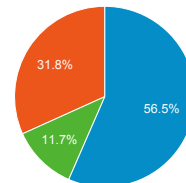

2110:07:41
% of Total: 100.00% (2110:07:41)

Bounce Rate

59.10%
Avg for View: 59.10% (0.00%)

New vs. Returned Visitors

New Visitor Returning Visitor

Avg. Visits per Visitor

1 2 Other

Total Pageviews