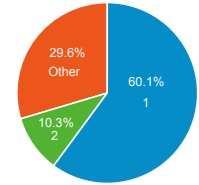

All Users
100.00% Sessions

Total Visits

57,864
% of Total: 100.00% (57,864)

Pageviews

113,776
% of Total: 100.00% (113,776)

Unique Pageviews

91,620
% of Total: 100.00% (91,620)

Unique Visitors

66.45%
Avg for View: 66.45% (0.00%)

New vs. Returned Visitors

■ New Visitor ■ Returning Visitor

Avg. Visits per Visitor

■ 1 ■ 2 ■ Other

Total Pageviews

Page Title	Pageviews	Bounce Rate
ICS-CERT	12,177	49.82%
ICS-CERT Alerts ICS-CERT	8,434	92.74%
ICS-CERT Advisories ICS-CERT	7,326	48.74%
Training Available Through ICS-CERT ICS-CERT	5,850	50.49%
Calendar ICS-CERT	3,117	77.18%
Downloading and Installing CSET ICS-CERT	1,997	44.94%
Assessments ICS-CERT	1,853	44.21%
Information Products ICS-CERT	1,696	49.13%
Roche Diagnostics Point of Care Handheld Medical Devices (Update A) ICS-CERT	1,684	73.89%
Standards and References ICS-CERT	1,470	59.27%