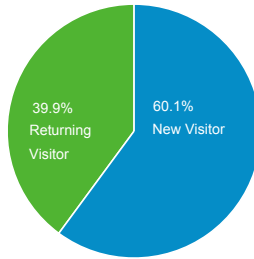

All Users
100.00% Sessions

Total Visits

57,864
% of Total: 100.00% (57,864)

Pageviews

113,776
% of Total: 100.00% (113,776)

Unique Pageviews

91,620
% of Total: 100.00% (91,620)

Unique Visitors

39,745
% of Total: 100.00% (39,745)

Avg. Pages / Visit

1.97
Avg for View: 1.97 (0.00%)

Avg. Visit Duration

00:02:05
Avg for View: 00:02:05 (0.00%)

Avg. Time on Page

00:02:07
Avg for View: 00:02:07 (0.00%)

Bounce Rate

66.45%
Avg for View: 66.45% (0.00%)

New vs. Returned Visitors

■ New Visitor ■ Returning Visitor