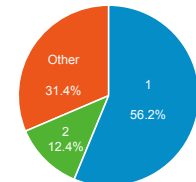

Avg. Visits per Visitor

■ 1 ■ 2 ■ Other

Total Pageviews

Page Title	Pageviews	Bounce Rate
ICS-CERT |	14,119	45.28%
ICS-CERT Advisories | ICS-CERT	9,318	44.13%
ICS-CERT Alerts | ICS-CERT	7,366	42.95%
Training Available Through ICS-CERT | ICS-CERT	6,645	50.45%
Calendar | ICS-CERT	3,188	62.97%
Downloading and Installing CSET | ICS-CERT	2,863	45.49%
Hikvision Cameras | ICS-CERT	2,535	69.49%
Assessments | ICS-CERT	2,493	40.92%
Information Products | ICS-CERT	2,303	32.27%
Standards and References | ICS-CERT	2,003	56.20%

Total Unique Searches by Search T...

Search Term	Total Unique Searches
scenarios	3
glossary	2
https://ics-cert.us-cert.gov/advisories/ICSA-13-011-03	2
tabletop	2
ICS	1
server	1