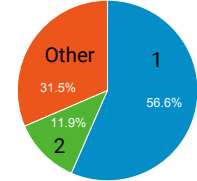

All Users  
100.00% Sessions

Total Visits

**44,838**  
% of Total: 100.00% (44,838)

Pageviews

**104,420**  
% of Total: 100.00% (104,420)

Unique Pageviews

**71,754**  
% of Total: 100.00% (71,754)

Unique Visitors

Bounce Rate

**61.30%**  
Avg for View: 61.30% (0.00%)

New vs. Returned Visitors

Returning Visitor New Visitor

Avg. Visits per Visitor

1 2 Other

Total Pageviews

Page Title	Pageviews	Bounce Rate
ICS-CERT Alerts   ICS-CERT	14,296	54.93%
ICS-CERT	12,066	46.62%
ICS-CERT Advisories   ICS-CERT	7,907	50.32%
Training Available Through ICS-CERT   ICS-CERT	5,555	50.57%
Assessments   ICS-CERT	2,330	49.38%
Standards and References   ICS-CERT	2,006	51.90%
Downloading and Installing CSET   ICS-CERT	1,915	42.54%
404 - Not Found   ICS-CERT	1,789	64.17%
Cyber Threat Source Descriptions   ICS-CERT	1,776	81.82%
Information Products   ICS-CERT	1,727	45.29%