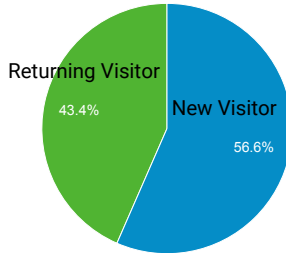

All Users
100.00% Sessions

Total Visits

44,838
% of Total: 100.00% (44,838)

Pageviews

104,420
% of Total: 100.00% (104,420)

Unique Pageviews

71,754
% of Total: 100.00% (71,754)

Unique Visitors

29,578
% of Total: 100.00% (29,578)

Avg. Pages / Visit

2.33
Avg for View: 2.33 (0.00%)

Avg. Visit Duration

00:03:06
Avg for View: 00:03:06 (0.00%)

Avg. Time on Page

2299:03:51
% of Total: 100.00% (2299:03:51)

Bounce Rate

61.30%
Avg for View: 61.30% (0.00%)

New vs. Returned Visitors

Returning Visitor New Visitor