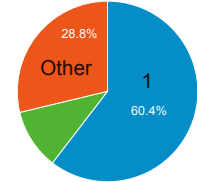

Avg. Visits per Visitor

1 2 Other

Total Pageviews

Page Title	Pageviews	Bounce Rate
ICS-CERT |	13,224	51.51%
ICS-CERT Alerts | ICS-CERT	10,761	72.55%
ICS-CERT Advisories | ICS-CERT	10,073	69.22%
Training Available Through ICS-CERT | ICS-CERT	6,999	48.98%
Assessments | ICS-CERT	3,382	51.64%
Calendar | ICS-CERT	2,787	63.29%
Industrial Control Systems Joint Working Group (ICSJWG) | ICS-CERT	2,613	48.36%
Rockwell Automation MicroLogix 1400 SNMP Credentials Vulnerability | ICS-CERT	2,347	82.28%
Standards and References | ICS-CERT	2,060	52.95%
Downloading and Installing CSET | ICS-CERT	2,048	40.15%

Total Unique Searches by Search ...

Search Term	Total Unique Searches
http://ics-cert.us-cert.gov/Assessments	2
2014_Year_End_Assessment_Report	1
2017	1
assessment summary	1
http://ics-cert.us-cert.gov/	1
http://ics-cert.us-cert.gov/advisories	1
http://ics-cert.us-cert.gov/ICS-CERT-Releases-FY-2015-Assessment-Report	1
http://ics-cert.us-cert.gov/Information-Products	1
http://ics-cert.us-cert.gov/monitors	1
ics summary	1