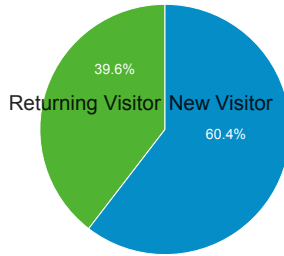

ics-cert.us-cert.gov Performance Metrics

Aug 1, 2016 - Aug 31, 2016

All Users
100.00% Sessions

Total Visits

47,193
% of Total: 100.00% (47,193)

Pageviews

102,461
% of Total: 100.00% (102,461)

Unique Pageviews

74,286
% of Total: 100.00% (74,286)

Unique Visitors

32,558
% of Total: 100.00% (32,558)

Avg. Pages / Visit

2.17
Avg for View: 2.17 (0.00%)

Avg. Visit Duration

00:02:23
Avg for View: 00:02:23 (0.00%)

Avg. Time on Page

1852:01:38
% of Total: 100.00% (1852:01:38)

Bounce Rate

62.19%
Avg for View: 62.19% (0.00%)

New vs. Returned Visitors

Returning Visitor New Visitor